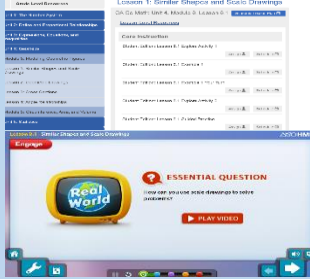

Online Digital Support

To access your Go Math account from home for both teachers and students use:

<http://go.fresnou.org/myhrw>

Need a refresher? Always wondered *how* and didn't have the time?

Come join us as we learn more about our *Go Math Middle School Math* curriculum and how to get the most out of the online features. Click on the following icons/link(s) to see videos from both our Curriculum, Instruction, and Professional Learning team as well as Go Math online videos to help you learn at your own pace:

[How-to video](#) to log into Go Math from home

[How-to video](#) to Set-up a class and/or activate your account and products to align the textbook to the correct class period

[How-to video](#) to assign digital lessons to your students that include Interactive Student Edition, Your Turn, and Are You Ready